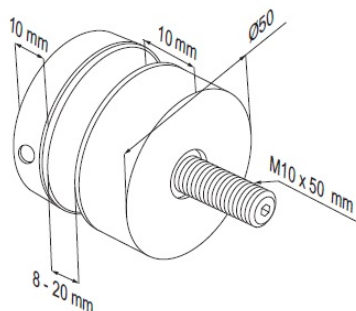

PRODUCT SHEET

Description:

Adjustable Stand-Off Glass Adapter,SS316,Brushed,ø50x10mm,F/ 8-20mm. Glass, W/M10x50mm Threaded Rod, Drill Hole ø14mm

Item number:

22.10.477-0

Units	Box	Carton	HS Code	Barcode
Pcs.	4	40	8302419000	 5704866503419